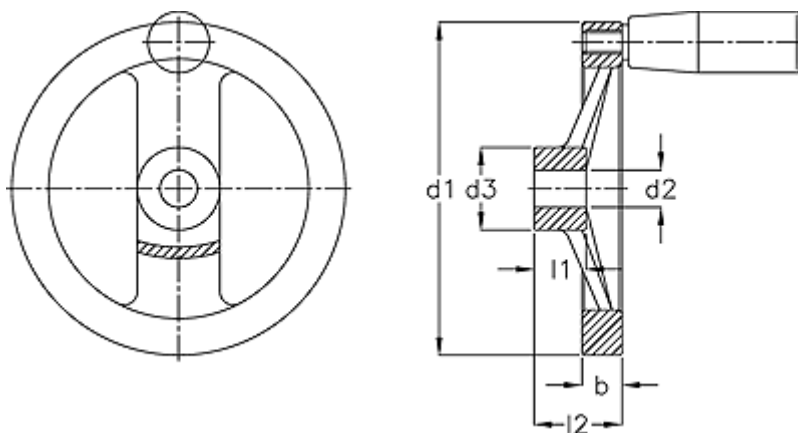

Data Sheet

Article number: 201280306

Description: E+G Handwheel
GN 322-140-B14-R

Measures

b	= 16.5
d1	= 140
d2 H7	= 14
d3	= 36
Handle	= 24
l1	= 19
l2	= 36